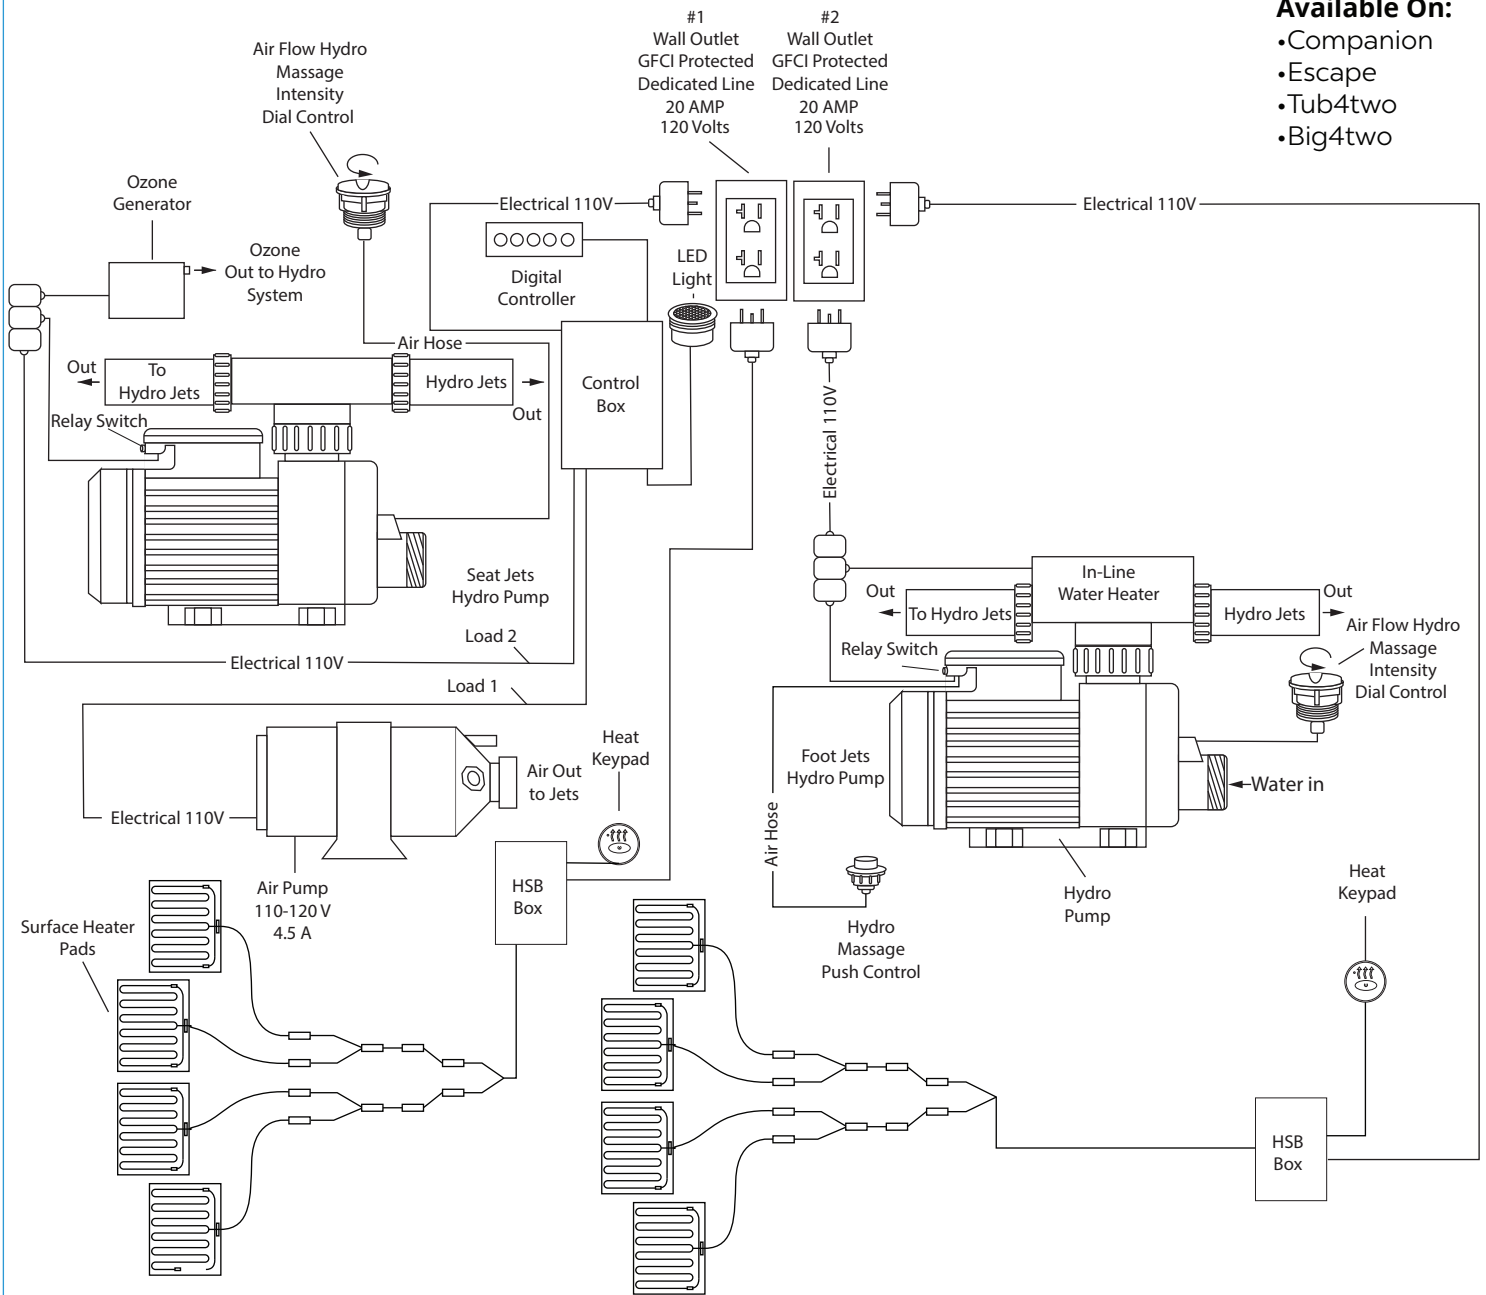

## Walk-in Tub Air + Hydro Therapeutic Massage + Hydro Foot + Heated Seat & Back Component Diagram With Digital Controller

#### 1. Air Massage System

- Refer to Technical drawing for jet Count
- Variable Speed Pump with Auto Purge
- ON/OFF Digital Controller